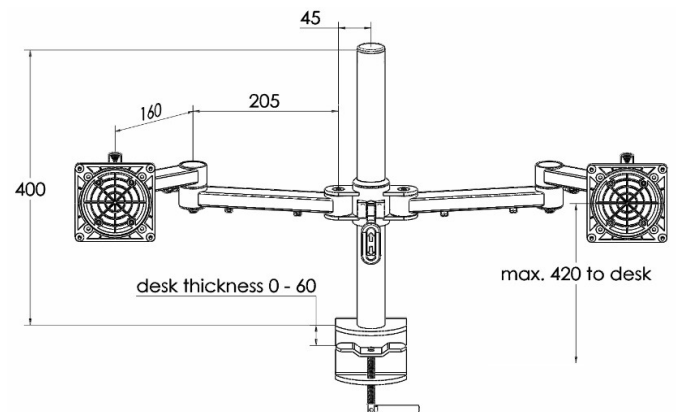

XSTREAM post mount 2 x dual beam arms with standard clamp

Product Specification

Product code	XSTREAM2PMCOMB01W - white
Weight capacity	10kg per arm
Max screen size	2 x 30"
VESA	75mm & 100mm VESA compliant
Movement	Height adjustment, tilt, swivel, rotation and reach
Height adjustment	Max height adjustment 420mm from desk top
Fixings	Supplied with standard desk clamp

Additional Information

2 x dual beam arms with manual height adjustment

Additional +/- 70mm available with ratchet mechanism

Lockable quick release VESA function

Silver – XSTREAM2PMCOMB01S - RAL code 9006

White – XSTREAM2PMCOMB01W - RAL code 9010

Black – XSTREAM2PMCOMB01B - RAL code 9005

Ergo
01235 773373
www.ergold.co.uk
sales@ergold.co.uk

Monitor Size Movement

27" Screen

a. Having a partition/obstacle behind the monitor arm