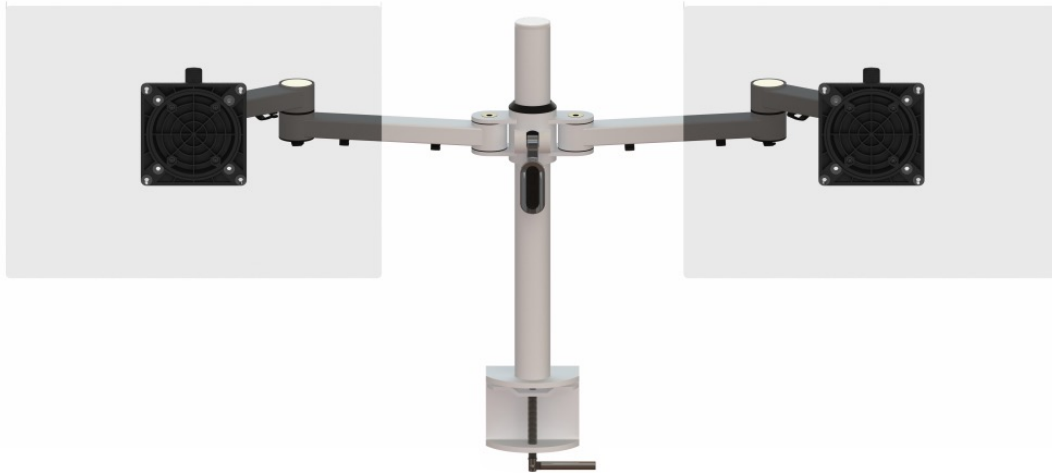

XSTREAM post mount 2 x dual beam arms with standard clamp

Product Specification

Product code	XSTREAM2PMCOMB01W - white
Weight capacity	10kg per arm
Max screen size	2 x 30"
VESA	75mm & 100mm VESA compliant
Movement	Height adjustment, tilt, swivel, rotation and reach
Height adjustment	Max height adjustment 420mm from desk top
Fixings	Supplied with standard desk clamp

Additional Information

2 x dual beam arms with manual height adjustment

Additional +/- 70mm available with ratchet mechanism

Lockable quick release VESA function

Silver – XSTREAM2PMCOMB01S - RAL code 9006

White – XSTREAM2PMCOMB01W - RAL code 9010

Black – XSTREAM2PMCOMB01B - RAL code 9005

Ergo
01235 773373
www.ergold.co.uk
sales@ergold.co.uk

Monitor Size Movement

27" Screen

a. Having a partition/obstacle behind the monitor arm

b. no partition/obstacle behind the monitor arm

30" Screen

a. Having a partition/obstacle behind the monitor arm

b. no partition/obstacle behind the monitor arm