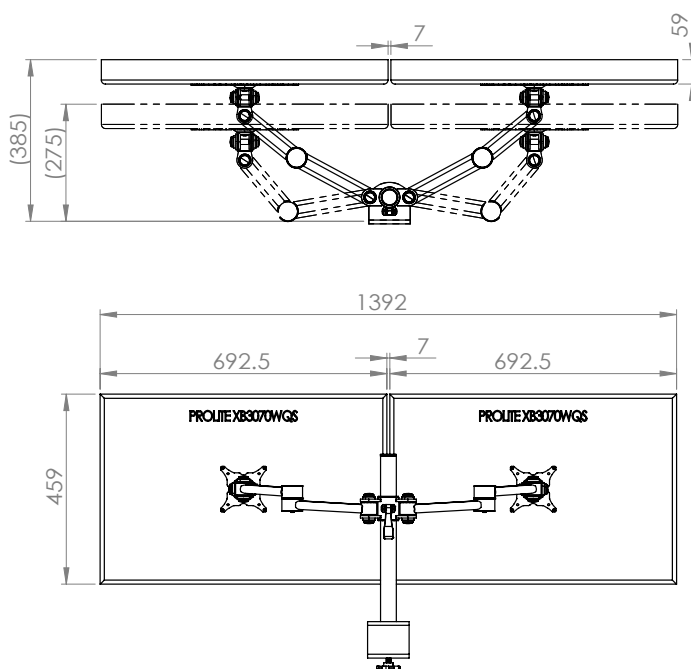

XSTREAM post mount 2 x dual beam arms with standard clamp

Product Specification

Product code	XSTREAM2PMCOMB01W - white
Weight capacity	10kg per arm
Max screen size	2 x 30"
VESA	75mm & 100mm VESA compliant
Movement	Height adjustment, tilt, swivel, rotation and reach
Height adjustment	Max height adjustment 420mm from desk top
Fixings	Supplied with standard desk clamp

Additional Information

2 x dual beam arms with manual height adjustment

Additional +/- 70mm available with ratchet mechanism

Lockable quick release VESA function

Silver – XSTREAM2PMCOMB01S - RAL code 9006

White – XSTREAM2PMCOMB01W - RAL code 9010

Black – XSTREAM2PMCOMB01B - RAL code 9005

Ergo
01235 773373
www.ergold.co.uk
sales@ergold.co.uk

Monitor Size Movement

27" Screen

a. Having a partition/obstacle behind the monitor arm

b. no partition/obstacle behind the monitor arm

30" Screen

a. Having a partition/obstacle behind the monitor arm

b. no partition/obstacle behind the monitor arm