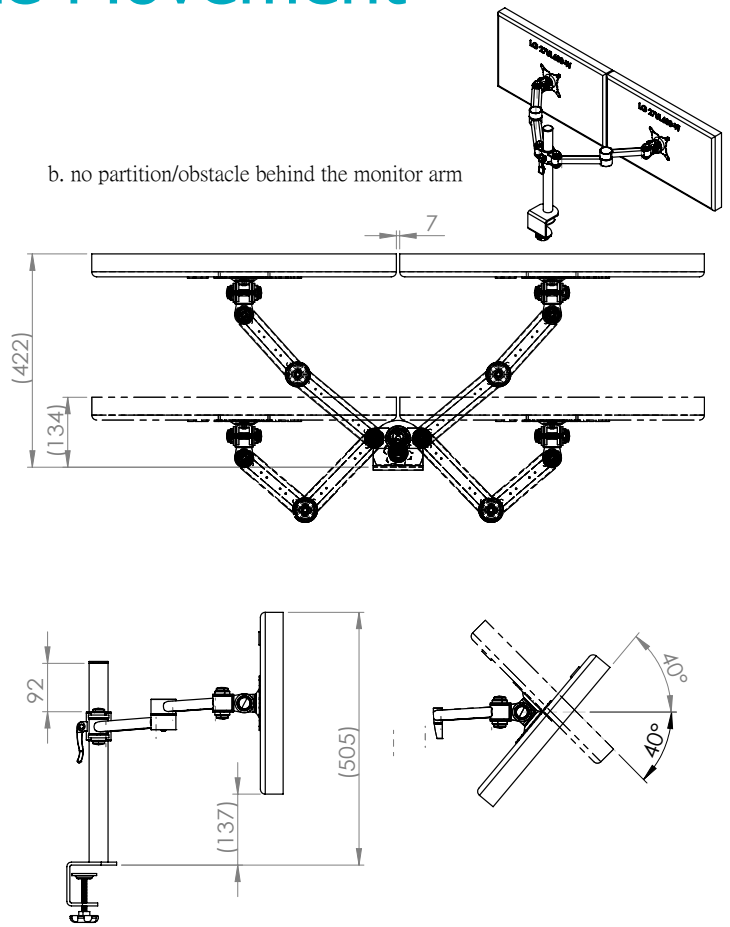

XSTREAM post mount 2 x dual beam arms with standard clamp

Product Specification

Product code	XSTREAM2PMCOMB01W - white
Weight capacity	10kg per arm
Max screen size	2 x 30"
VESA	75mm & 100mm VESA compliant
Movement	Height adjustment, tilt, swivel, rotation and reach
Height adjustment	Max height adjustment 420mm from desk top
Fixings	Supplied with standard desk clamp

Additional Information

2 x dual beam arms with manual height adjustment

Additional +/- 70mm available with ratchet mechanism

Lockable quick release VESA function

Silver – XSTREAM2PMCOMB01S - RAL code 9006

White – XSTREAM2PMCOMB01W - RAL code 9010

Black – XSTREAM2PMCOMB01B - RAL code 9005

Ergo
01235 773373
www.ergold.co.uk
sales@ergold.co.uk

Monitor Size Movement

27" Screen

a. Having a partition/obstacle behind the monitor arm

b. no partition/obstacle behind the monitor arm

30" Screen

a. Having a partition/obstacle behind the monitor arm

b. no partition/obstacle behind the monitor arm