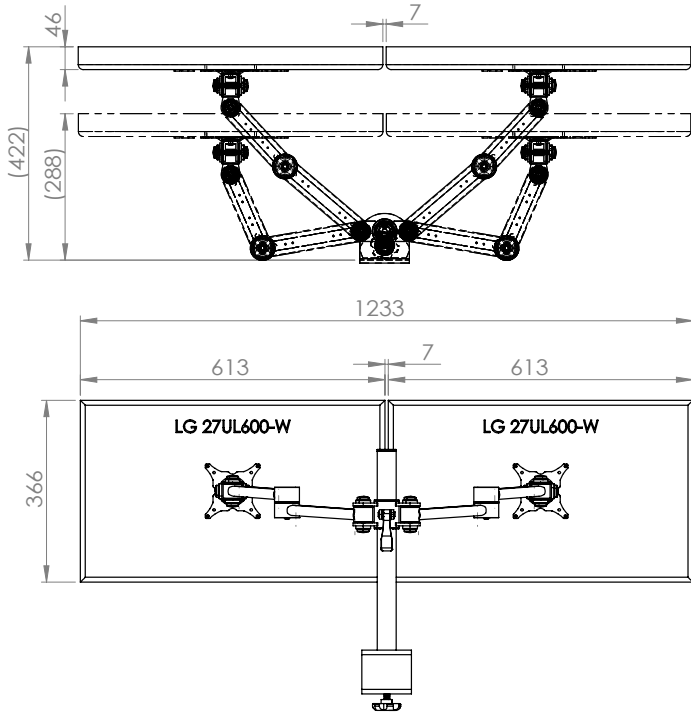

XSTREAM post mount 2 x dual beam arms with standard clamp

Product Specification

Product code	XSTREAM2PMCOMB01W - white
Weight capacity	10kg per arm
Max screen size	2 x 30"
VESA	75mm & 100mm VESA compliant
Movement	Height adjustment, tilt, swivel, rotation and reach
Height adjustment	Max height adjustment 420mm from desk top
Fixings	Supplied with standard desk clamp

Additional Information

2 x dual beam arms with manual height adjustment

Additional +/- 70mm available with ratchet mechanism

Lockable quick release VESA function

Silver – XSTREAM2PMCOMB01S - RAL code 9006

White – XSTREAM2PMCOMB01W - RAL code 9010

Black – XSTREAM2PMCOMB01B - RAL code 9005

Ergo
01235 773373
www.ergold.co.uk
sales@ergold.co.uk

Monitor Size Movement

27" Screen

a. Having a partition/obstacle behind the monitor arm

b. no partition/obstacle behind the monitor arm

30" Screen

a. Having a partition/obstacle behind the monitor arm

b. no partition/obstacle behind the monitor arm